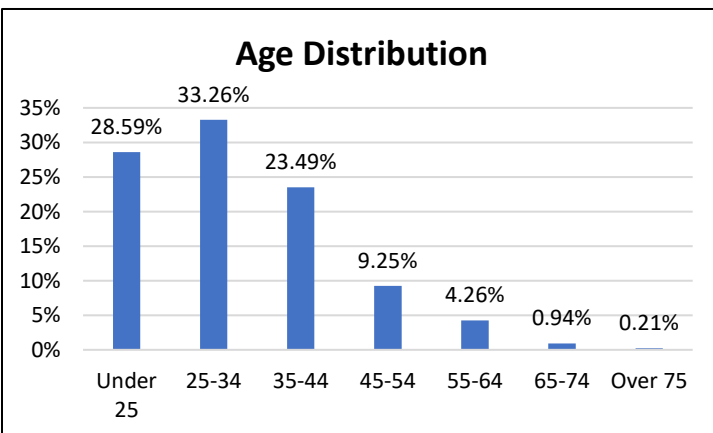

Pretrial Services Weekly Report

Electronic Monitoring Population Demographics 11/03/2023

Curfew Only population:	900
Bischof Law Only population:	690
Cases with Curfew and Bischof Law Supervision*	62

Curfew

Bischof Law

* 62 individuals are supervised under Curfew and Bischof Law. These individuals are reflected in both the Curfew and Bischof Law graphs