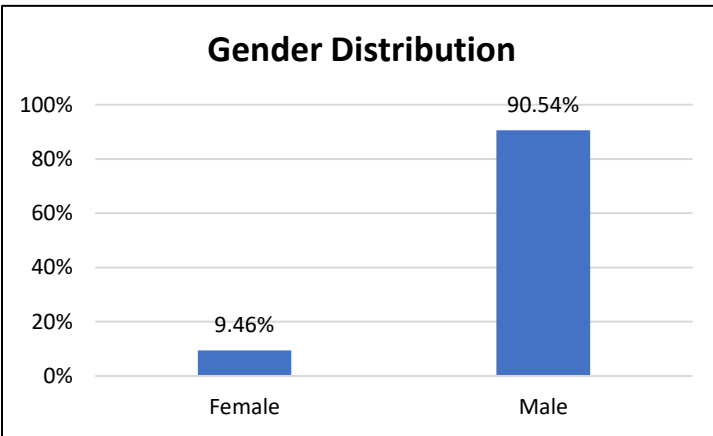

Pretrial Services Weekly Report

Electronic Monitoring Population Demographics 11/03/2023

Curfew Only population:	900
Bischof Law Only population:	690
Cases with Curfew and Bischof Law Supervision*	62

Curfew

Bischof Law

* 62 individuals are supervised under Curfew and Bischof Law. These individuals are reflected in both the Curfew and Bischof Law graphs