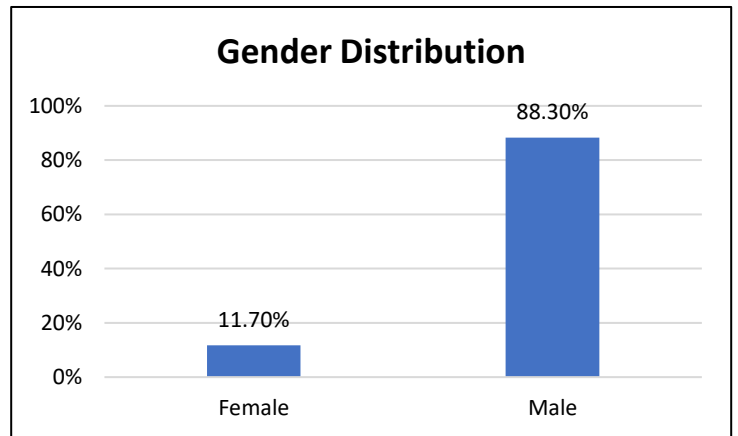

Pretrial Services Weekly Report

Electronic Monitoring Population Demographics 11/03/2023

Curfew Only population:	900
Bischof Law Only population:	690
Cases with Curfew and Bischof Law Supervision*	62

Curfew

Bischof Law

* 62 individuals are supervised under Curfew and Bischof Law. These individuals are reflected in both the Curfew and Bischof Law graphs