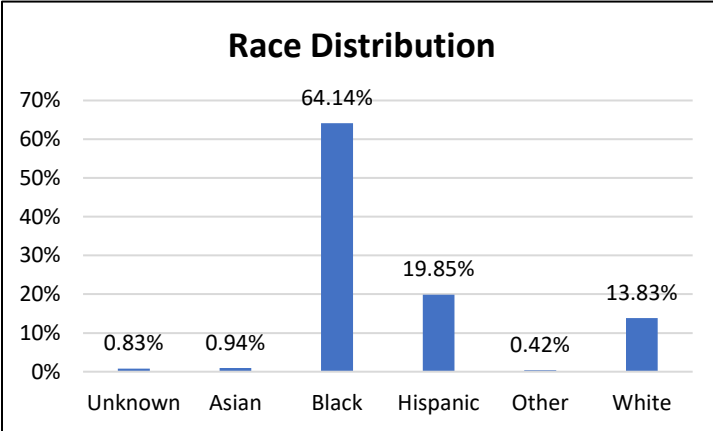

Pretrial Services Weekly Report

Electronic Monitoring Population Demographics 11/03/2023

Curfew Only population:	900
Bischof Law Only population:	690
Cases with Curfew and Bischof Law Supervision*	62

Curfew

Bischof Law

* 62 individuals are supervised under Curfew and Bischof Law. These individuals are reflected in both the Curfew and Bischof Law graphs