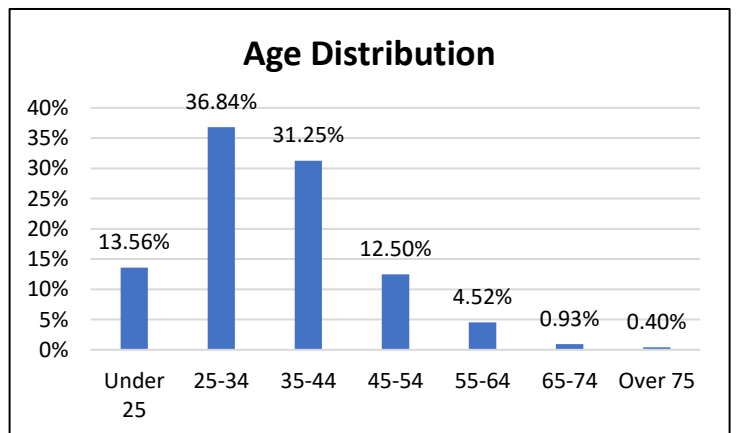

Pretrial Services Weekly Report

Electronic Monitoring Population Demographics 11/03/2023

Curfew Only population:	900
Bischof Law Only population:	690
Cases with Curfew and Bischof Law Supervision*	62

Curfew

Bischof Law

* 62 individuals are supervised under Curfew and Bischof Law. These individuals are reflected in both the Curfew and Bischof Law graphs