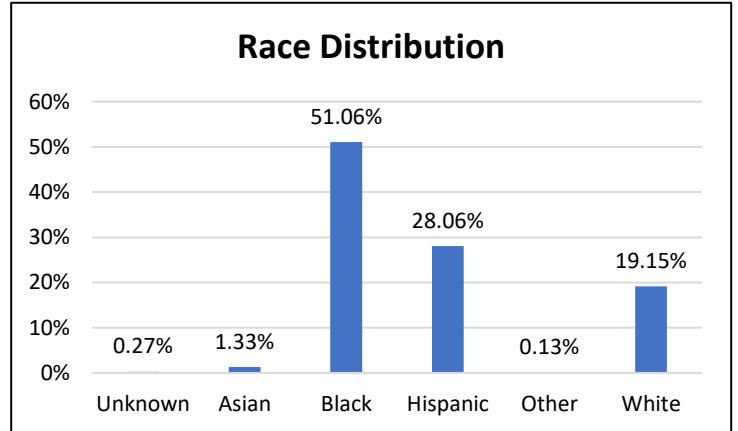

Pretrial Services Weekly Report

Electronic Monitoring Population Demographics 11/03/2023

Curfew Only population:	900
Bischof Law Only population:	690
Cases with Curfew and Bischof Law Supervision*	62

Curfew

Bischof Law

* 62 individuals are supervised under Curfew and Bischof Law. These individuals are reflected in both the Curfew and Bischof Law graphs